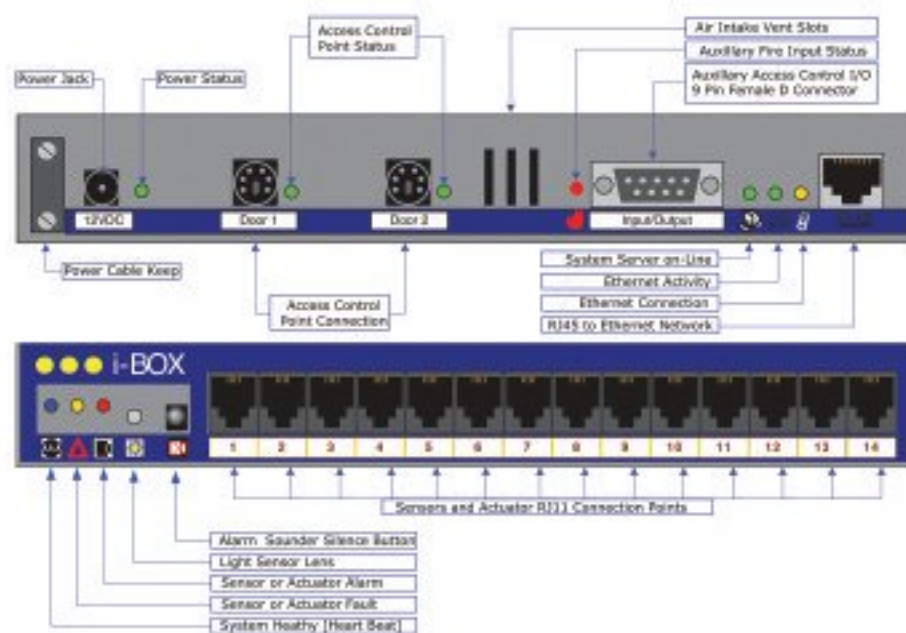

i-BOX

Advanced technology made simple

Monitoring and Protection

- Human error
- Negligence
- Intrusion
- Sabotage
- Temperature
- Humidity
- Flood
- Loss of power
- Air quality

Product Compatibility

Model	DESCRIPTION
iBOX	iBox 12V version
iBOXDC	Door contact
iBOXLCS	Door / panel position sensor
iBOXVS	Vibration sensor
iBOXTS	Temperature sensor
iBOXHTS	Temperature and humidity sensor
iBOXTCS	Temperature and door contact sensor
iBOXLS	Light level and door contact sensor
iBOXFS	Flood sensor with 5m flood cable
iBOXSDU	Smoke and temperature sensor
iBOXPIRS	PIR
iBOXSB	Sounder / beacon module
iBOXMFTL	Fan fail sensor for fan tray
iBOXADI	Input / output module
iBOXSEC	2.5m extension cable
11641086	ISO proximity cards (Pk of 10)
11641087	Proximity keyfobs (Pk of 10)

Installer Details :
SONIC SECURITY SERVICES Ltd
Unit 5 Grange Road Business Estate
Grange Road, Geddington
Kettering, Northamptonshire, NN14 1AL
TEL 01536 461200 FAX 01536 461201
www.sonicsecurity.co.uk
sales@sonicsecurity.co.uk