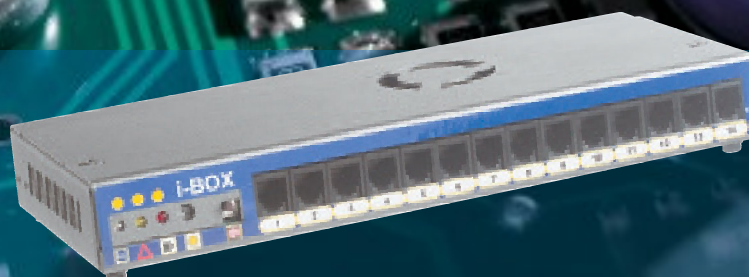

i-Box

Security, environmental monitoring
and remote site monitoring

Safeguard equipment and systems with security, environmental and remote site monitoring all in one

The i-Box provides true RFID access control security, intrusion, environmental monitoring and remote-site monitoring within a single small boxed solution. Each i-Box has a built-in temperature, light level and internal voltage sensor - with 14 ports for plug and play connection of additional smart sensors, together with two access control ports.

System Features

- Each i-Box has a built-in temperature, humidity, light level and internal voltage sensor
- 14 ports for plug and play connection of additional smart sensors, as well as 2 access control ports
- The i-Box provides extensive environmental monitoring: using strategically placed smart sensors, the system administrator has a clear picture of the condition within multiple parts of each area
- The i-Box monitors temperature, humidity, power, flood, smoke, hot spots and others, preventing environmental conditions exceeding recommended thresholds
- The i-Box can measure the temperature between equipment, providing early warning of a potential problem

Typical Applications

- computer rooms • cabinet enclosures • asset protection like servers
- network infra-structures and other business-critical assets
- flood detection

i-BOX

Advanced technology made simple